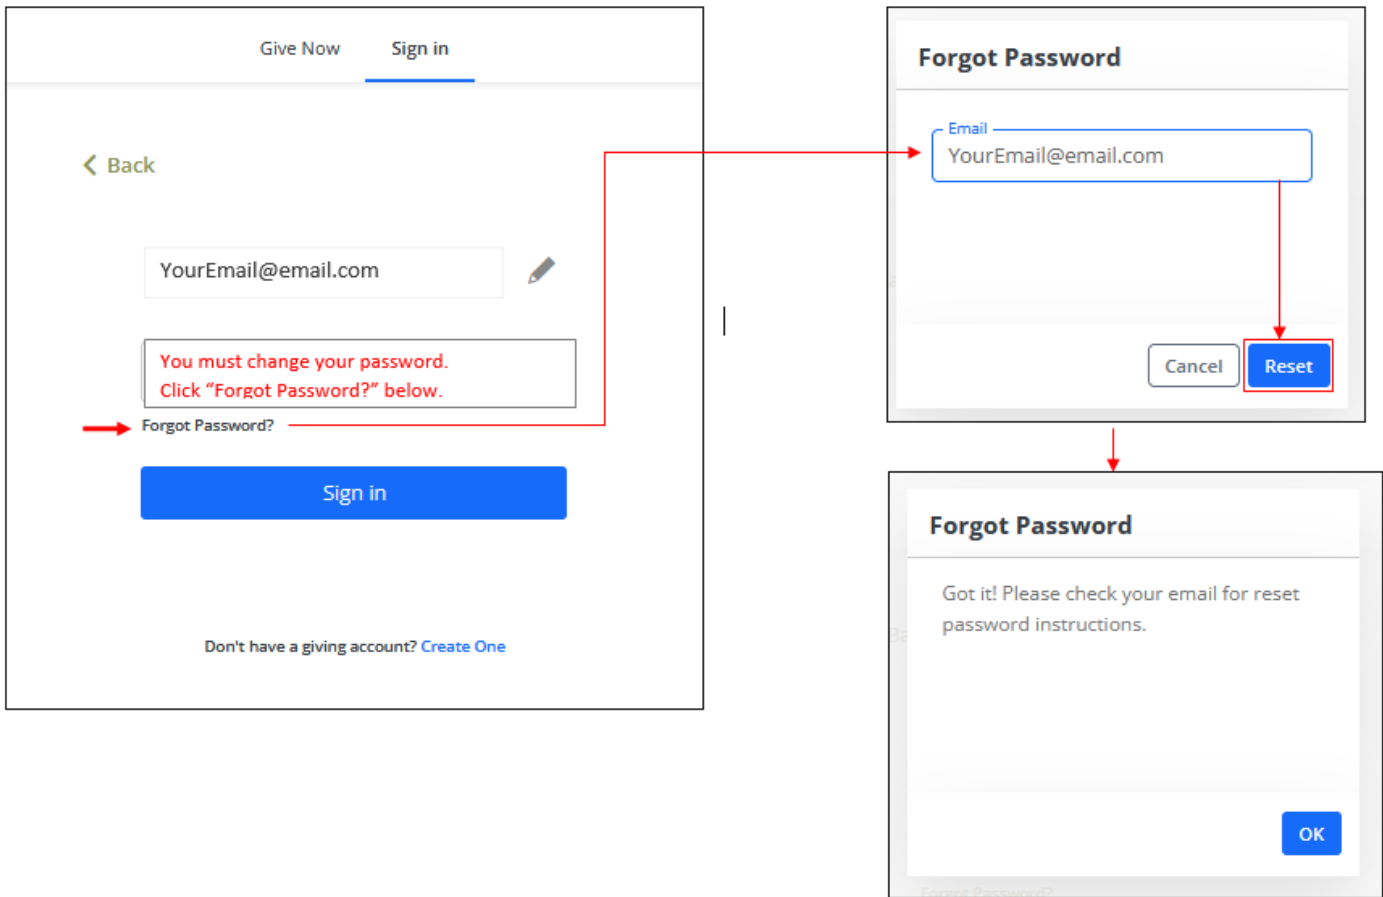

Accessing the New Online Giving Platform at ParishSoft

Follow this Address:

<https://giving.parishsoft.com/app/giving/PS-631>

Follow the instructions in the screenshots below:

Saint Christine's Parish

Give Now **Sign in**

→ Enter the email address you use for Online Giving

Next

Or

 Login With MinistryID

Don't have a giving account? [Create One](#)

Online Giving powered by ParishSOFT Giving
[Need help?](#)

Please login to access your account.

Continued on next page....

You must change your password to be able to log in to the new system.

This is how it will look like it your email and when you open the email.

Change your password.

Saint Christine's Parish