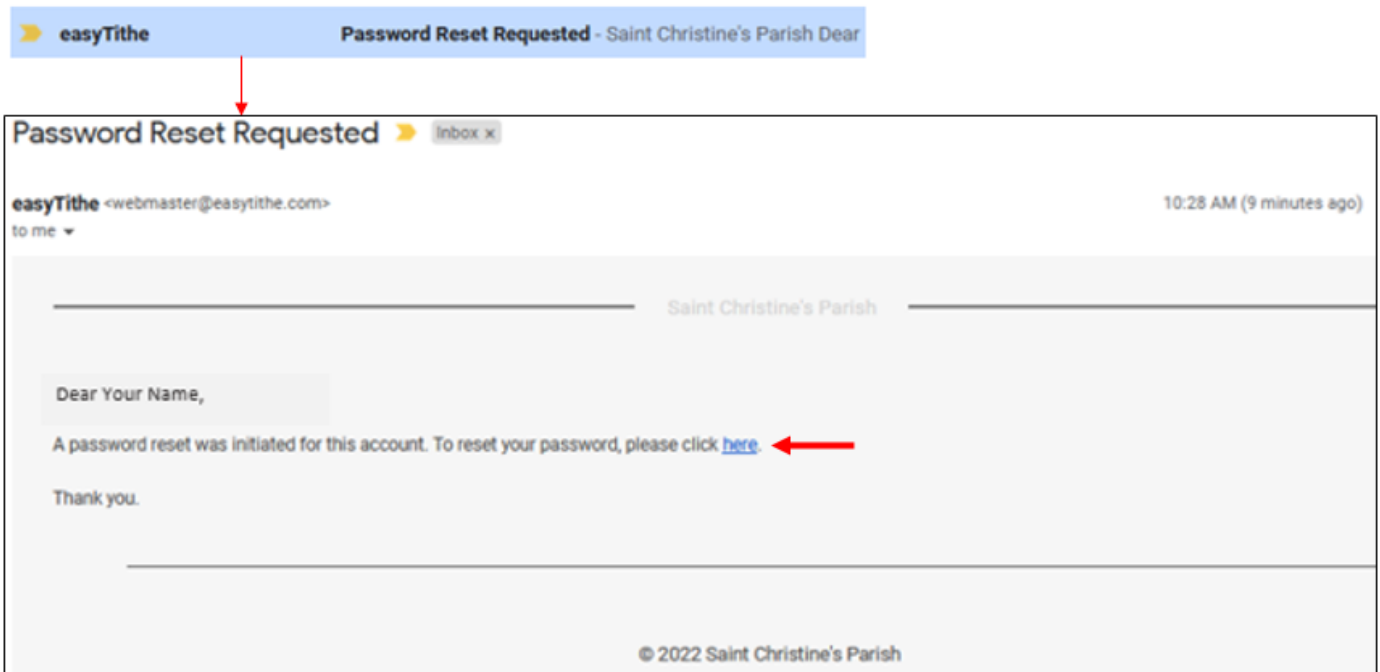

This is how it will look like it your email and when you open the email.