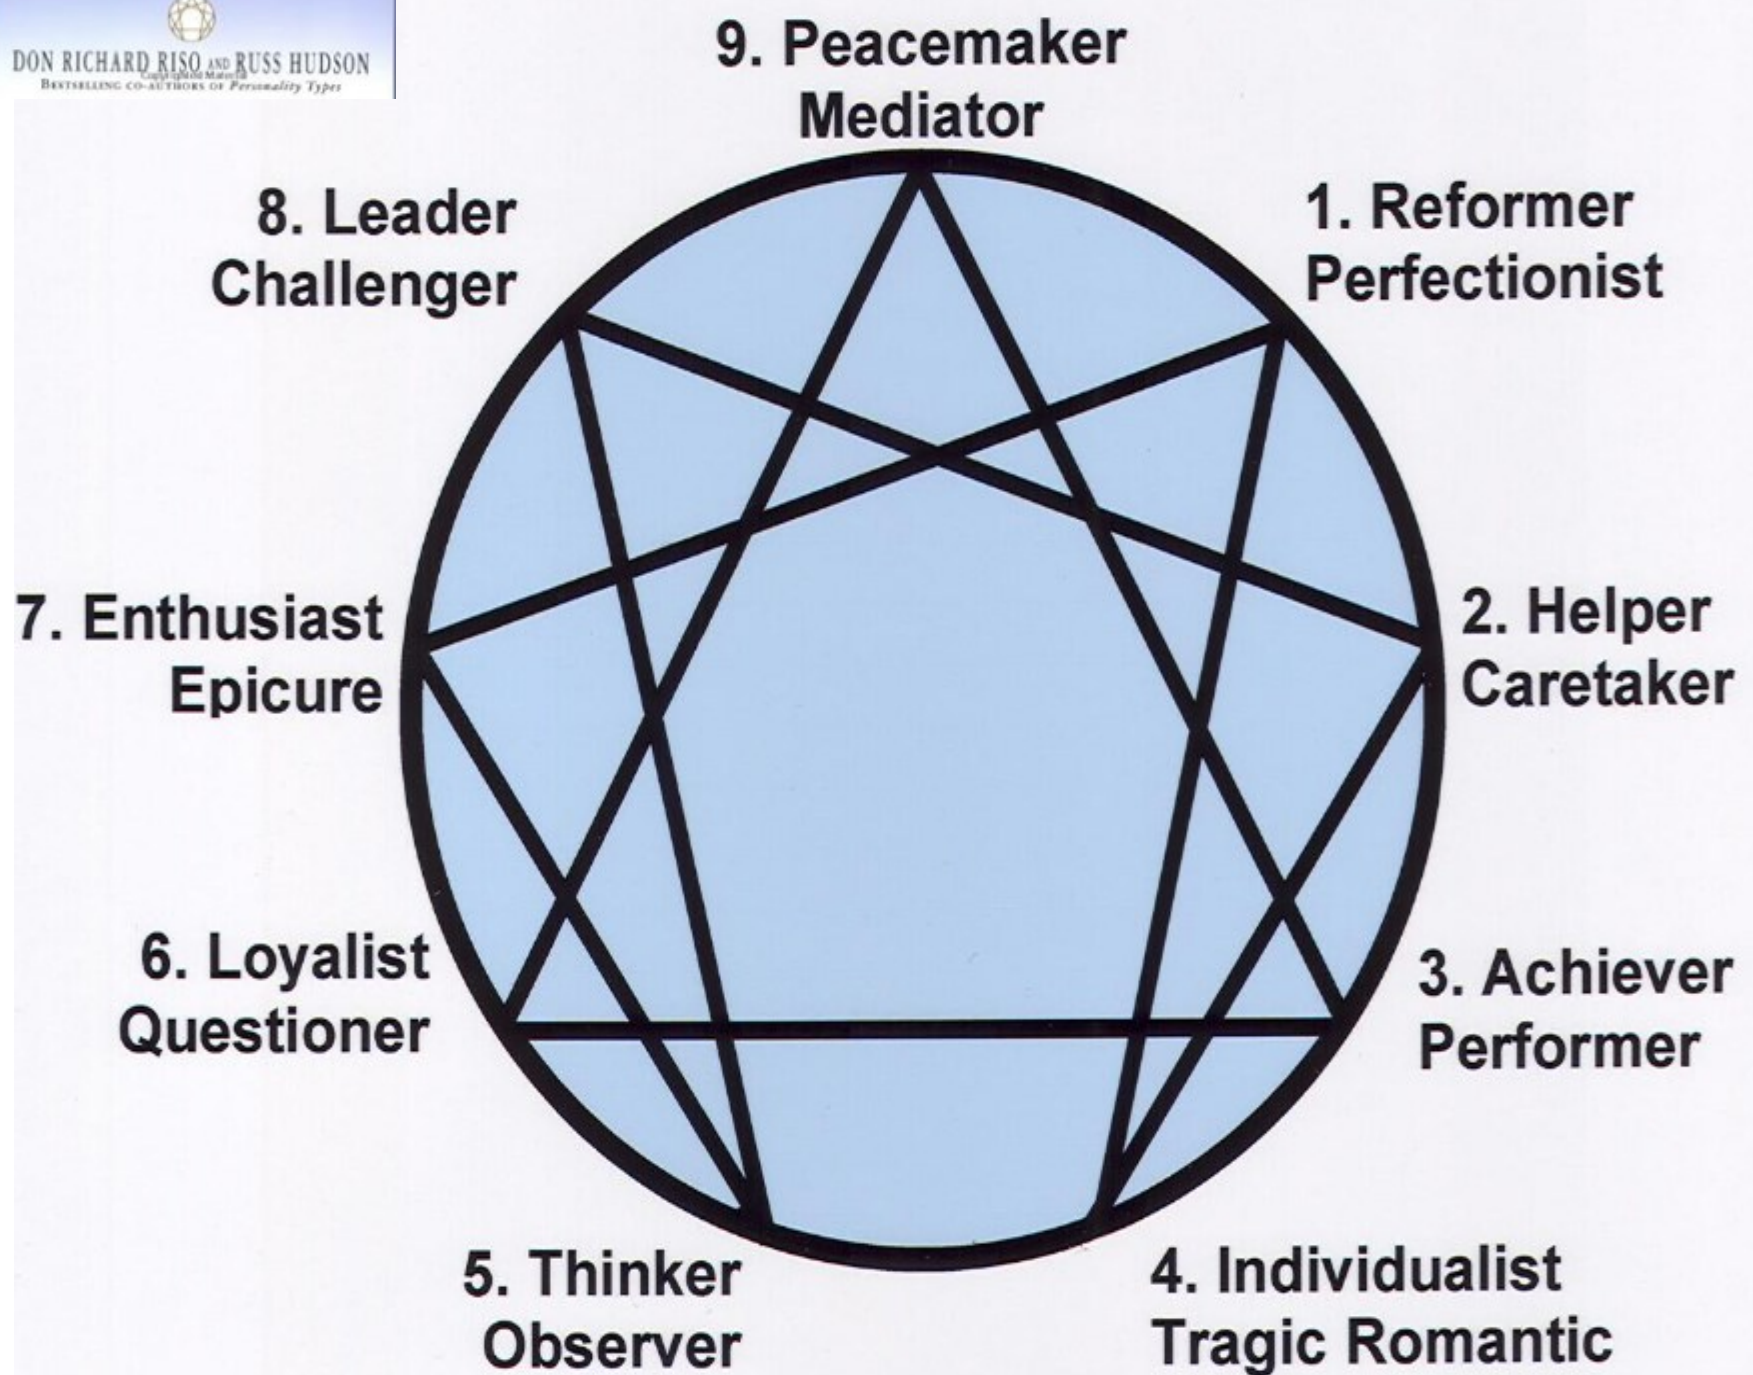

WISDOM OF THE

The Enneagram

The Geometric Symbol of the Enneagram Personalities

**A SEMINAR INVITATION
FROM CWTT
SUNDAT SEPTEMBER 22
12:00 TO 2:00 PM
PARISH HALL
HOPE YOU CAN JOIN US!**